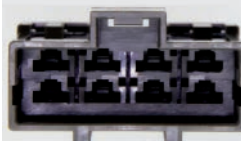

Grey

C-08MSG

Nissan 8 Pin Power Connector Seals and Male Terminals

1+ $30.00

5+ $22.50
10+ $18.00
25+ $15.00

Prices Ex GST

OUR RANGE OF FUEL INJECTION COMPONENTS AND CONNECTORS IS CONSTANTLY GROWING

-CONTACT US DIRECTLY IF YOU DON'T SEE WHAT YOU NEED HERE!