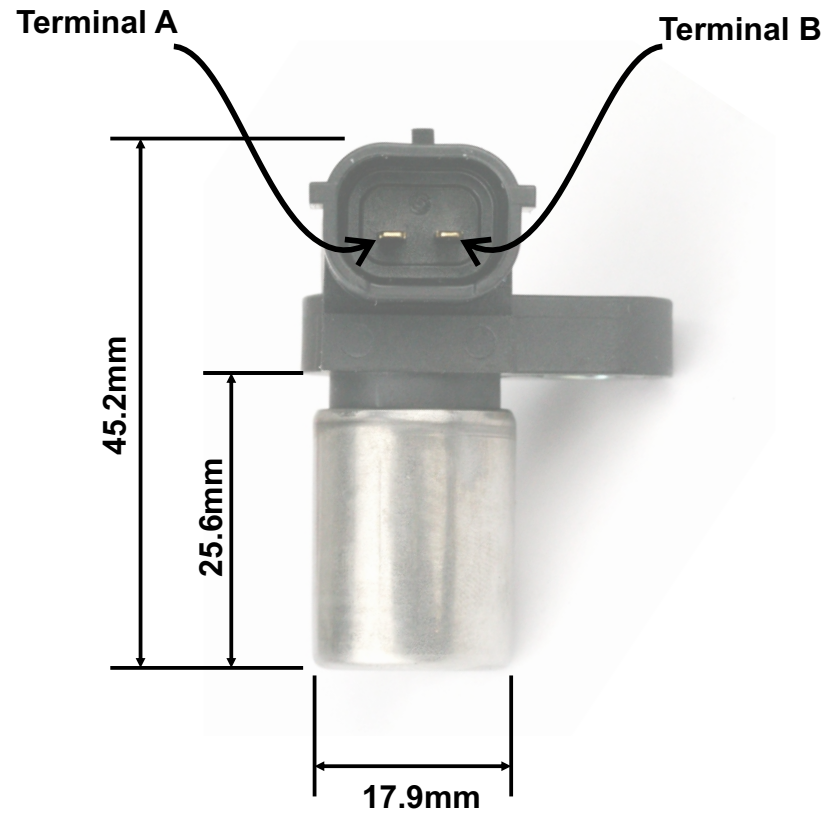

H-GTSEN-REL1 Wiring Diagram

Part Number: H-GTSEN-REL1
Connector Part Number: H-INJP4
Drawing Revision 1 - 19/10/2017

www.youtube.com/efihardware

www.facebook.com/efihardware

www.efihardware.com

info@efihardware.com

(03) 9873 5400
+613 9873 5400

(03) 9873 5955
+613 9873 5955

WIRING CONFIGURATION

RISING EDGE TRIGGER
Terminal A - Signal
Terminal B - Ground

FALLING EDGE TRIGGER
Terminal A - Ground
Terminal B - Signal