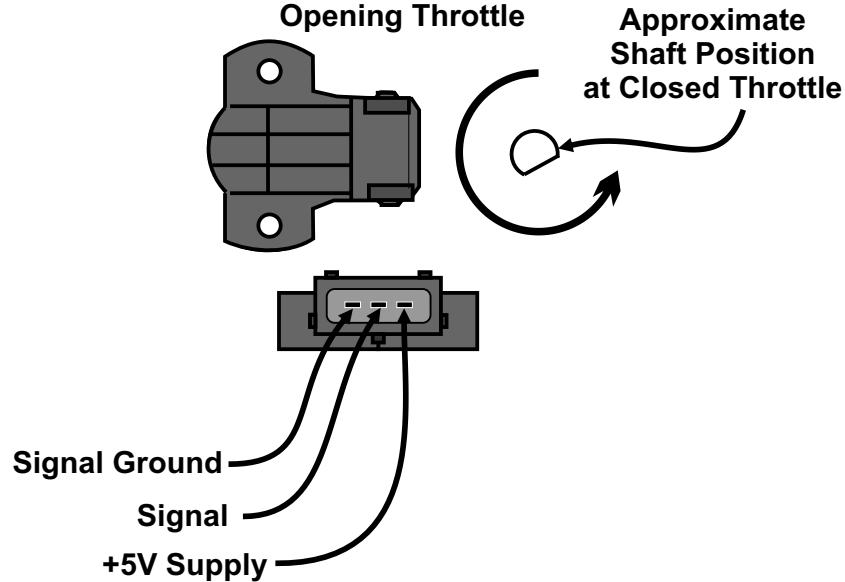

Bosch Euro Type TPS Wiring Diagram

Part Number: H-TPS-EURO
Connector Part Number: H-TPSBC
Drawing Revision 1 - 1/06/2017

www.youtube.com/efihardware

www.facebook.com/efihardware

www.efihardware.com

info@efihardware.com

(03) 9873 5400
+613 9873 5400

(03) 9873 5955
+613 9873 5955

H-TPS-EURO In Counter Clockwise Opening Throttle

H-TPS-EURO In Clockwise Opening Throttle

General Information