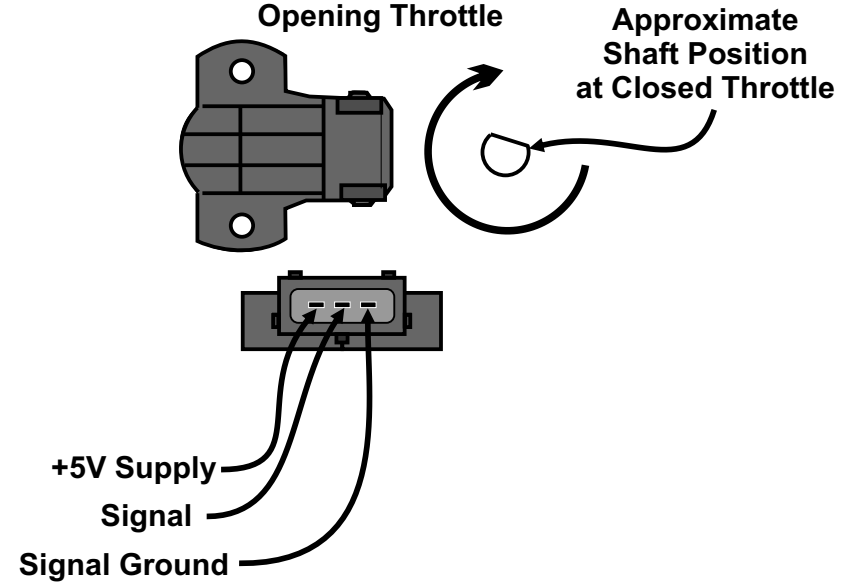

Bosch Euro Type TPS Wiring Diagram

Part Number: H-TPS-EURO
Connector Part Number: H-TPSBC
Drawing Revision 1 - 1/06/2017

www.youtube.com/efihardware

www.facebook.com/efihardware

www.efihardware.com

info@efihardware.com

(03) 9873 5400
+613 9873 5400

(03) 9873 5955
+613 9873 5955

H-TPS-EURO In Counter Clockwise Opening Throttle

H-TPS-EURO In Clockwise Opening Throttle

General Information