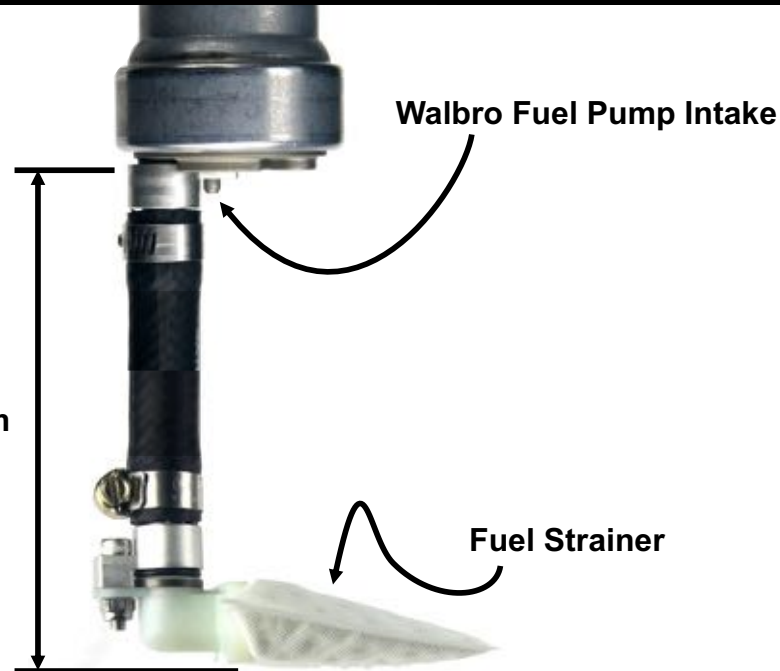

### NOTE:

This In Tank Fuel Pump Extension Kit is Supplied with Gates Submersible Fuel Hose that is compatible with All Pump Fuels, Ethanol, Biodiesel and Diesel.

This does not mean that your strainer is compatible with all of these fuels.