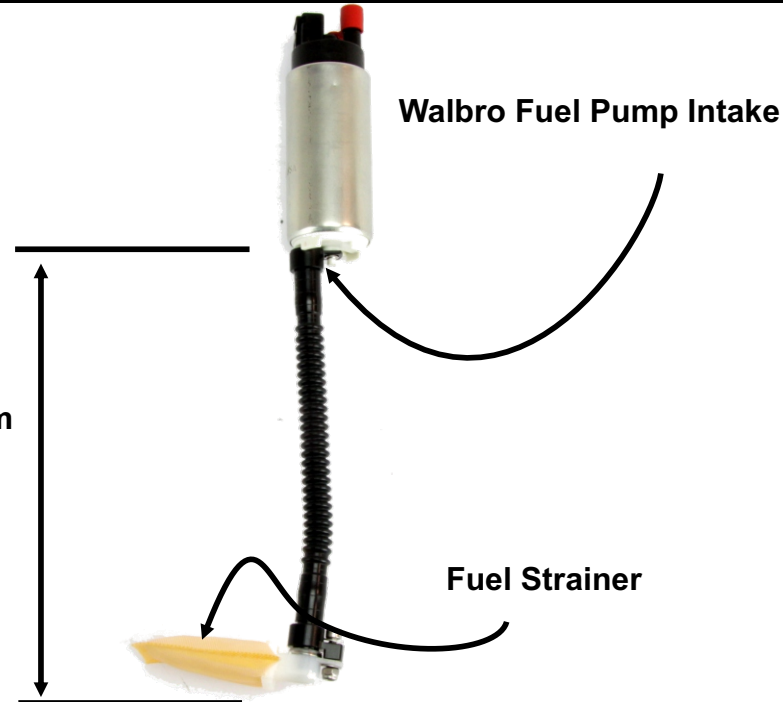

(03) 9873 5955
+613 9873 5955

Min: 80mm - Max: 260mm
Hose ID: 9.5mm (3/8")

NOTE:

This In Tank Fuel Pump Extension Kit is Supplied with Gates Submersible Fuel Hose that is compatible with All Pump Fuels, Ethanol, Biodiesel and Diesel.

This does not mean that your strainer is compatible with all of these fuels.

APPLICATIONS:

Walbro GS341
Walbro GS342
Walbro GSS351-G3
Walbro GSS352-G3

Using Screw and Nut

Pump Fitting
Using Speed Clip

Using
Self Threading Bevelled Screw