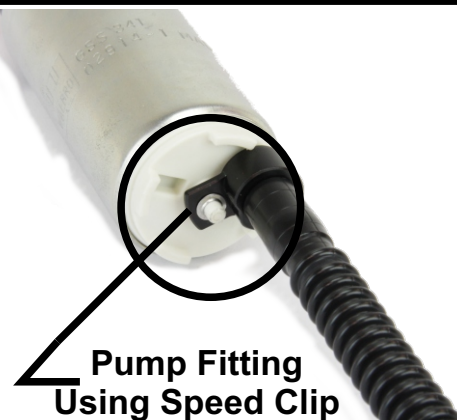

(03) 9873 5955
+613 9873 5955

Min: 80mm - Max: 260mm
Hose ID: 9.5mm (3/8")

NOTE:

This In Tank Fuel Pump Extension Kit is Supplied with Gates Submersible Fuel Hose that is compatible with All Pump Fuels, Ethanol, Biodiesel and Diesel.

This does not mean that your strainer is compatible with all of these fuels.

APPLICATIONS:

Walbro GS341
Walbro GS342
Walbro GSS351-G3
Walbro GSS352-G3

Using Screw and Nut

Pump Fitting
Using Speed Clip

Using
Self Threading Bevelled Screw