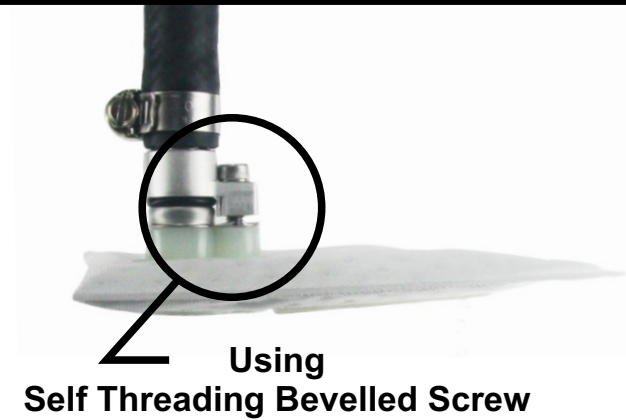

(03) 9873 5955
+613 9873 5955

Min: 80mm - Max: 260mm
Hose ID: 9.5mm (3/8")

NOTE:

This In Tank Fuel Pump Extension Kit is Supplied with Gates Submersible Fuel Hose that is compatible with All Pump Fuels, Ethanol, Biodiesel and Diesel.

This does not mean that your strainer is compatible with all of these fuels.

APPLICATIONS:

Walbro GS341
Walbro GS342
Walbro GSS351-G3
Walbro GSS352-G3

Using Screw and Nut

Pump Fitting
Using Speed Clip

Using
Self Threading Bevelled Screw